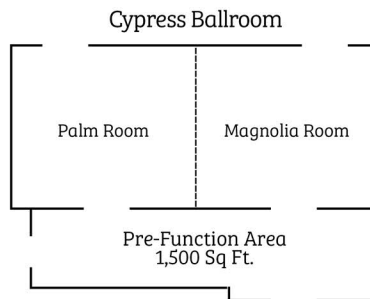

### Our Event Space

| ROOM NAME               | AREA (SQ FT.) | DIMENSION | BANQUET | THEATER | CLASSROOM | RECEPTION | U-SHAPE | H-SQUARE |
|-------------------------|---------------|-----------|---------|---------|-----------|-----------|---------|----------|
| <b>Cypress Ballroom</b> | 3,264         | 96' x 34' | 200     | 320     | 120       | 200       | 90      | 60       |
| Palm Room               | 1,632         | 48' x 34' | 90      | 160     | 60        | 100       | 50      | 30       |
| Magnolia Room           | 1,632         | 48' x 34' | 90      | 160     | 60        | 100       | 50      | 30       |
| <b>Citrus Room</b>      | 1,200         | 48' x 25' | 80      | 100     | 40        | 80        | 30      | 40       |
| Orange Room             | 600           | 24' x 25' | 40      | 50      | 20        | 40        | 15      | 20       |
| Grapefruit Room         | 600           | 24' x 25' | 40      | 50      | 20        | 40        | 15      | 20       |